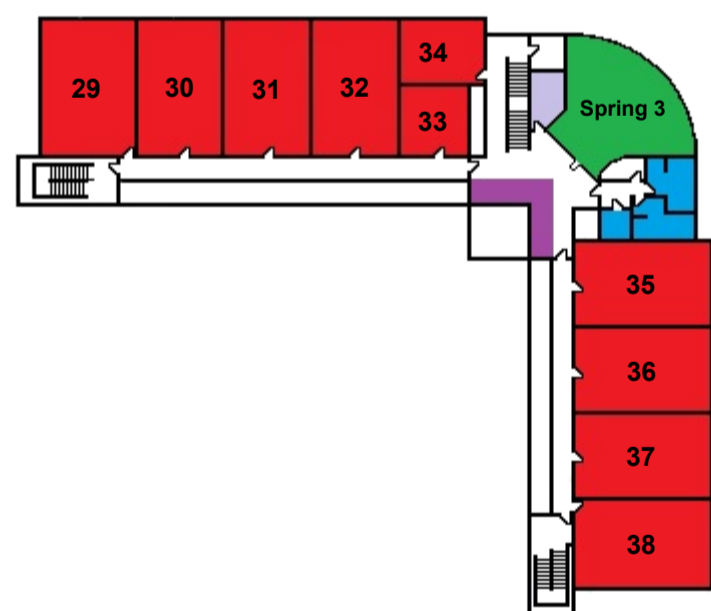

Springboard

Business Innovation Centre ~ Wales
Canolfan Arloesi Busnes ~ Cymru

Floor Plans / Cynlluniau Llwr

Ground Floor / Llwr Gwaelod

First Floor / Llwr Cyntaf

Second Floor / Llwr Ail

- | | | |
|--|---|--|
|  Units / Unedau |  Meeting Rooms / Ystafelloedd Cyfarfod |  Breakout Areas / Ymneilltuo Modern |
|  Kitchens / Ceginau |  Management Suite / Ystafell Reoli |  Toilets / Toiledau |
|  Reception / Derbynfa | | |