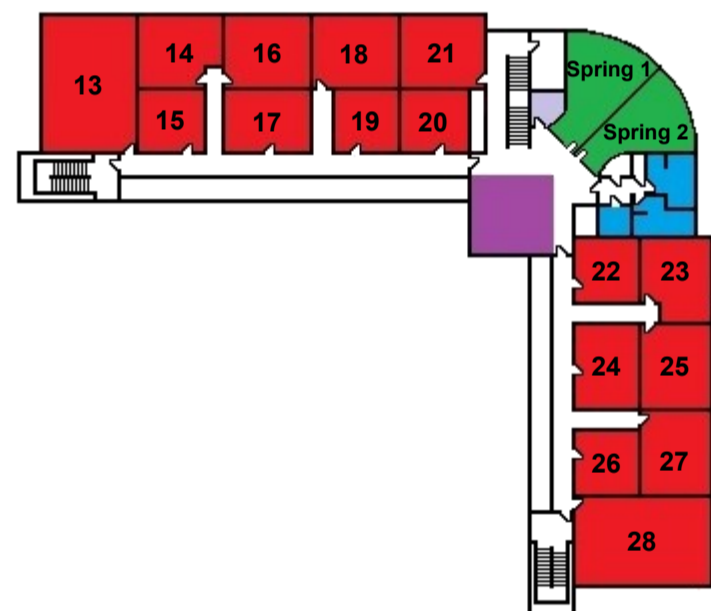

Springboard

Business Innovation Centre ~ Wales
Canolfan Arloesi Busnes ~ Cymru

Floor Plans / Cynlluniau Llwr

Ground Floor / Llwr Gwaelod

First Floor / Llwr Cyntaf

Second Floor / Llwr Ail

- | | | |
|--|---|--|
|  Units / Unedau |  Meeting Rooms / Ystafelloedd Cyfarfod |  Breakout Areas / Ymneilltuo Modern |
|  Kitchens / Ceginau |  Management Suite / Ystafell Reoli |  Toilets / Toiledau |
|  Reception / Derbynfa | | |